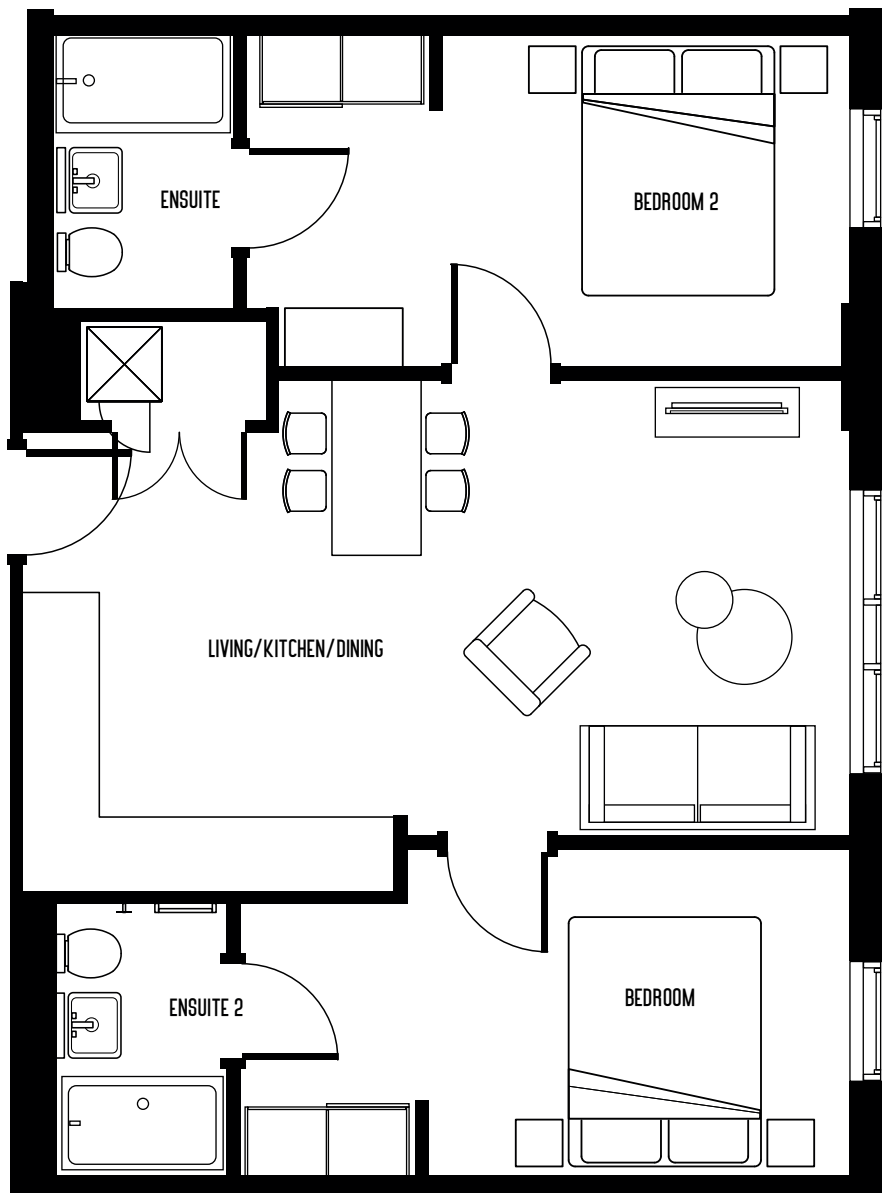

SOYO LEEDS

2 BED

TYPE: T1

68M² | 729.5 SF

MERCER^{WEST}

MADISON^{EAST}

Hestia.