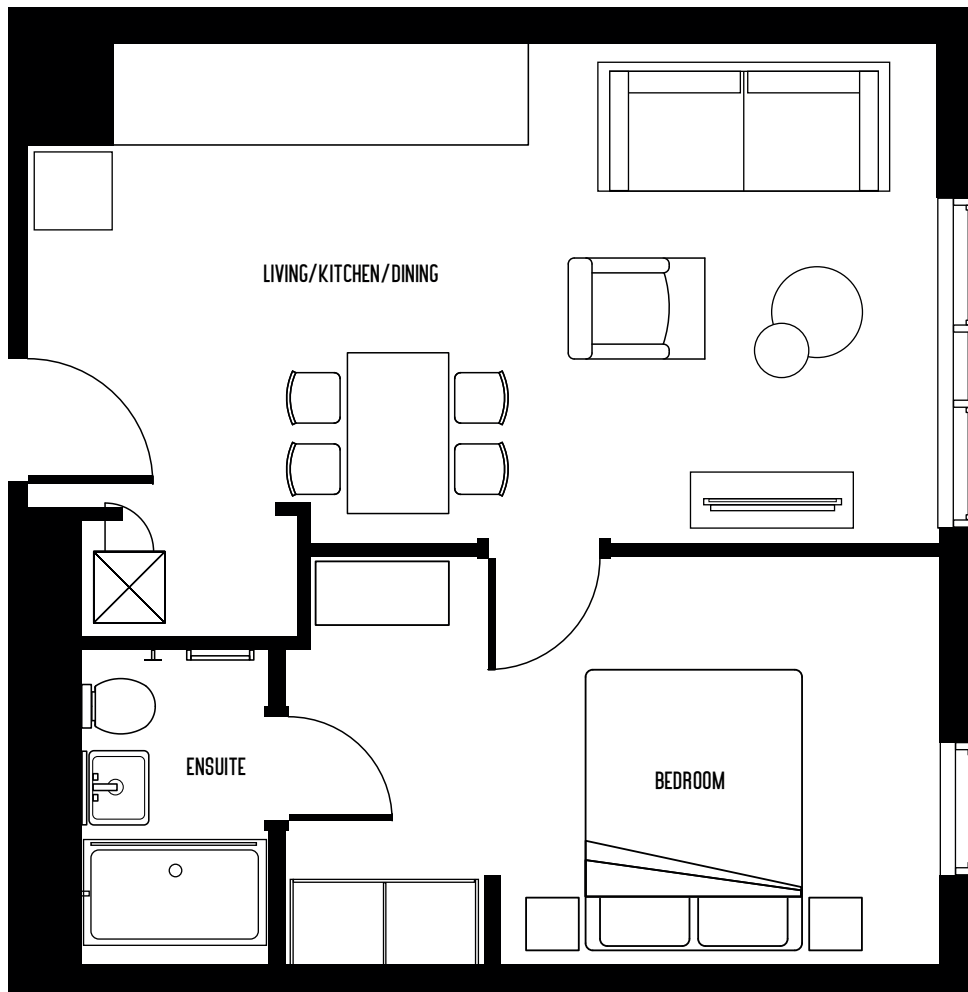

SOYO LEEDS

1 BED

TYPE: T2

48 M² | 511.6 SF

MERCER WEST

MADISON EAST

Hestia.